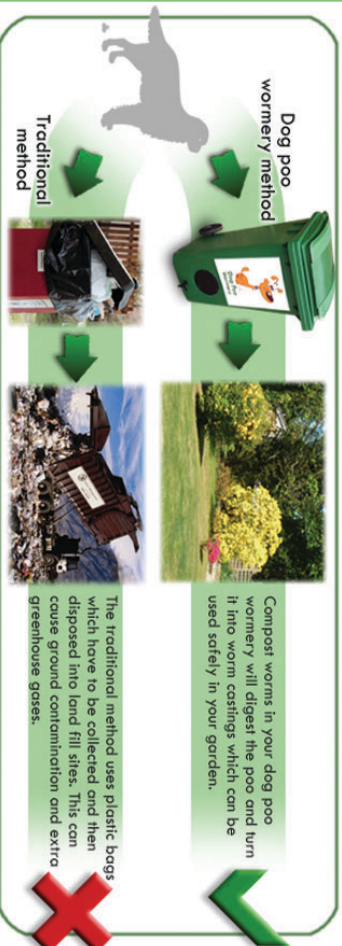

Dog Poo Wormery

Perfect For All Dogs

- Dispose of your dog waste **safely and easily!**
- A **quick, easy and efficient** method for recycling dog waste - Nature's perfect answer!
- The worms will **digest the waste** and turn it into worm castings
- The dog poo wormery is a proven way to deal with dog waste, has virtually **no smells** and will prove invaluable to you
- **Replaces** the poly bag pick-up method which contributes to landfill sites and environmental pollution

- This is a **completely re-usable system** for dog owners

SUPPLIED WITH FULL INSTRUCTIONS

240 litre
height: 110cm
width 40cm

Order Hotline:
01794 51 39 51

Order Online:
www.dogpoowormery.co.uk

Dog Poo Wormery

Perfect For All Dogs

- Dispose of your dog waste **safely and easily!**
- A **quick, easy and efficient** method for recycling dog waste - Nature's perfect answer!
- The worms will **digest the waste** and turn it into worm castings
- The dog poo wormery is a proven way to deal with dog waste, has virtually **no smells** and will prove invaluable to you
- **Replaces** the poly bag pick-up method which contributes to landfill sites and environmental pollution

- This is a **completely re-usable system** for dog owners

SUPPLIED WITH FULL INSTRUCTIONS

240 litre
height: 110cm
width 40cm

Order Hotline:
01794 51 39 51

Order Online:
www.dogpoowormery.co.uk

As a responsible dog owner, the dog poo wormery allows you a modern, efficient and environmentally cleaner way to dispose of dog waste.