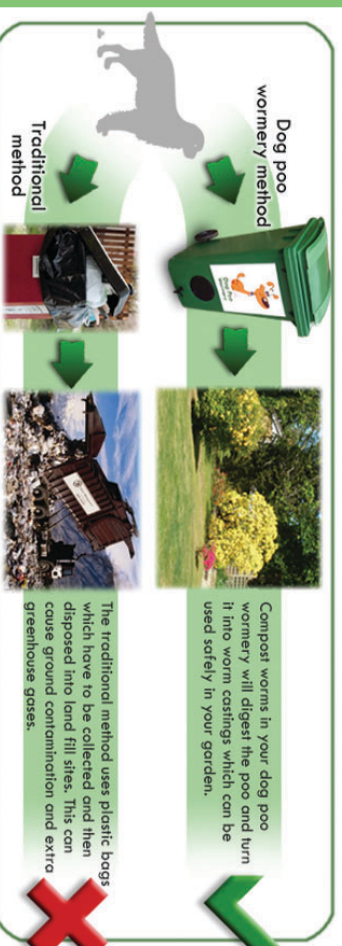

Dog Poo Wormery

Perfect For All Dogs

- Dispose of your dog waste **safely and easily!**
- A **quick, easy and efficient** method for recycling dog waste - Nature's perfect answer!
- The worms will **digest the waste** and turn it into worm castings
- The dog poo wormery is a proven way to deal with dog waste, has virtually **no smells** and will prove invaluable to you
- **Replaces** the poly bag pick-up method which contributes to landfill sites and environmental pollution

- This is a **completely re-usable system** for dog owners

SUPPLIED WITH FULL INSTRUCTIONS

240 litre
height: 110cm
width 40cm

Order Hotline:
01794 51 39 51

Order Online:
www.dogpoowormery.co.uk

Dog Poo Wormery

Perfect For All Dogs

- Dispose of your dog waste **safely and easily!**
- A **quick, easy and efficient** method for recycling dog waste - Nature's perfect answer!
- The worms will **digest the waste** and turn it into worm castings
- The dog poo wormery is a proven way to deal with dog waste, has virtually **no smells** and will prove invaluable to you
- **Replaces** the poly bag pick-up method which contributes to landfill sites and environmental pollution

- This is a **completely re-usable system** for dog owners

SUPPLIED WITH FULL INSTRUCTIONS

240 litre
height: 110cm
width 40cm

Order Hotline:
01794 51 39 51

Order Online:
www.dogpoowormery.co.uk

As a responsible dog owner, the dog poo wormery allows you a modern, efficient and environmentally cleaner way to dispose of dog waste.